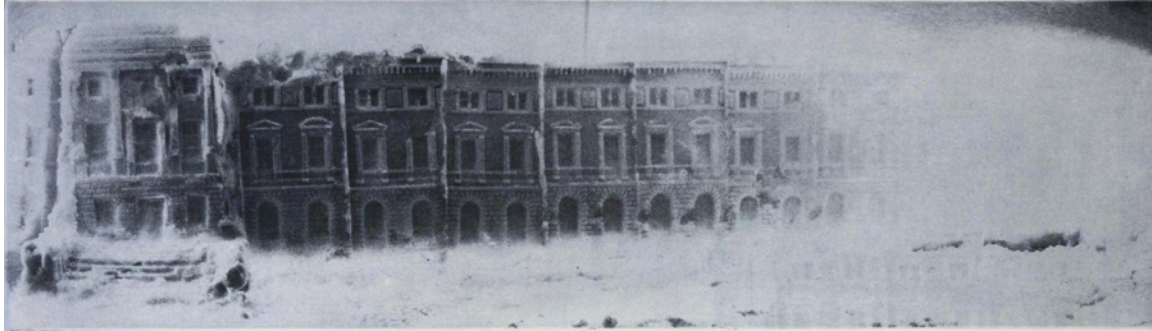

**Lothar Osterburg, Access Around the Corner, 2022**

Photogravure with surface roll on Hahnemuhle white

Edition of 15

10.5 x 12.5 inches

\$ 650 unframed

**Lothar Osterburg, Early Spring at the Snowmuseum, 2021**