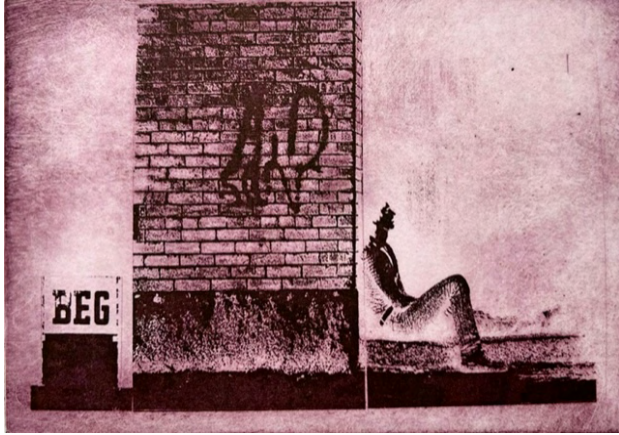

Edition: Unique

11.5 x 11.5 inches

\$ 950 framed

**George Tsalikis, Towards the Fish Market, 2013**

Monotype on Arches 88

Edition: Unique

11.5 x 11.5 inches

\$ 950 framed