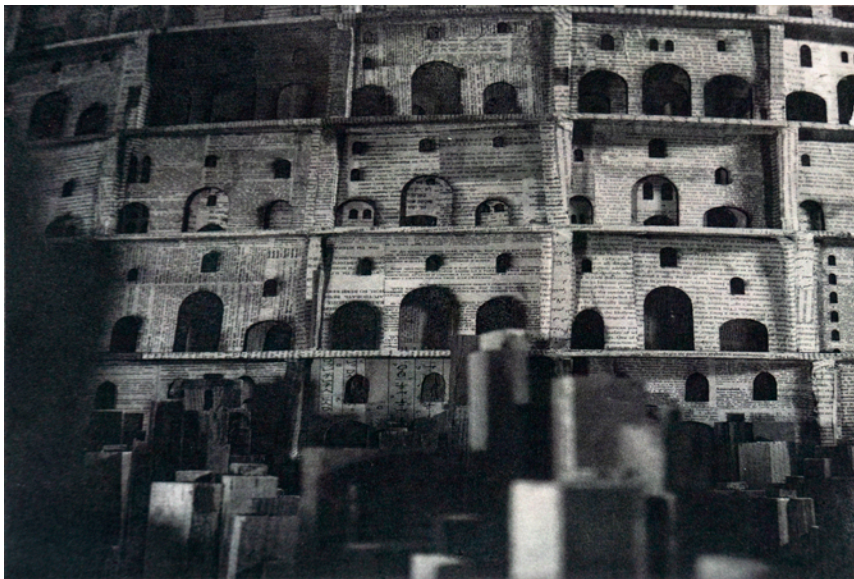

**Lothar Osterburg, Index of the World, 2021**

Photogravure with surface roll on Hahnemuhle white

Edition of 7

20.5 x 28 inches

\$ 1200 unframed

**Lothar Osterburg, Looming Tower, 2021**

Photogravure, color aquatint on Lana royal white