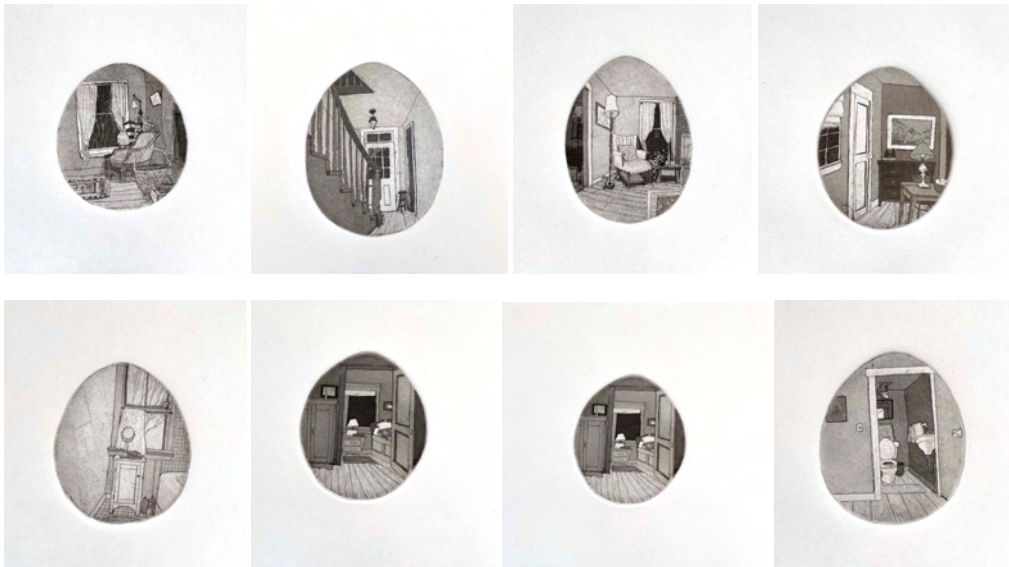

Izzy Van den Heuvel, Someplace I Might Call Home (Portfolio set) 2019-2022

8 aquatint etching prints on Revere warm white suede, in artist made clamshell box

Edition of 5

Clamshell box size: 7 3/4 x 8 3/4

$ 950 boxed portfolio set