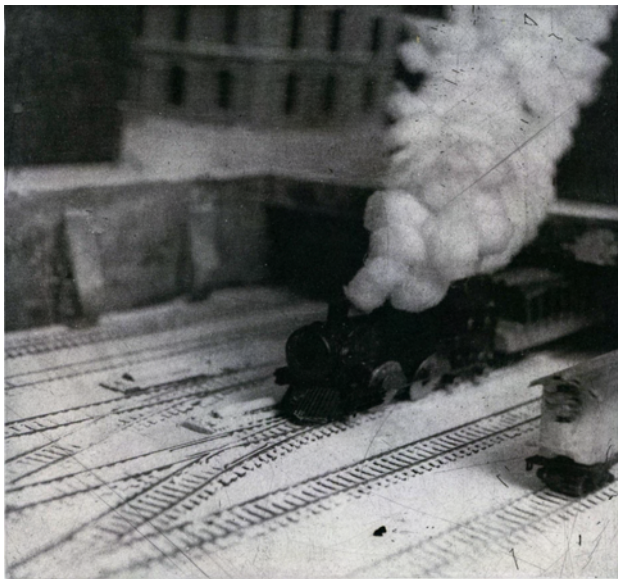

16 x 15 inches

\$ 1000 unframed

**Lothar Osterburg, Late Night Work, 2022**

Photogravure on Hahnemuhle with Gampi chine colle

Edition of 8

14 x 13 inches

\$ 850 unframed

**Lothar Osterburg, Grand Central Terminal, 2007**