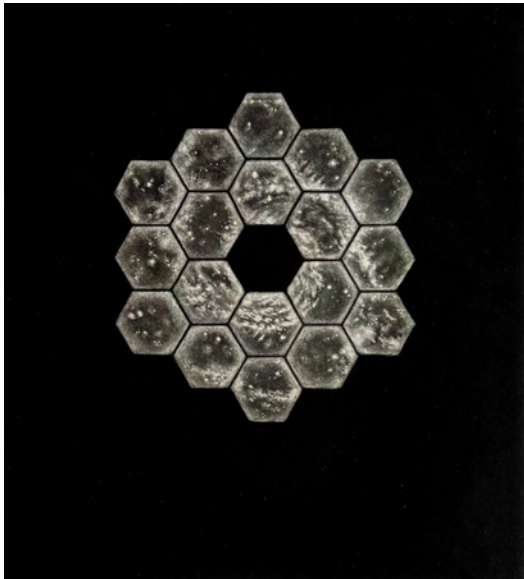

Eduardo Fausti, JWT Reflection of Galaxy, 2023

Mezzotint on Hahnemuhle

Edition of 10

15-1/4 x 14 inches

$ 500 unframed