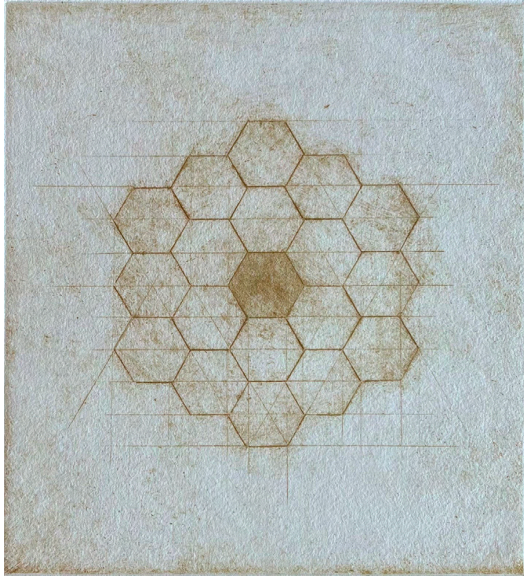

Eduardo Fausti, Study for JWT Mirrors, 2023

Drypoint, gold ink on Hahnemuhle

Edition of 10

15-1/4 x 14 inches

$ 500 unframed