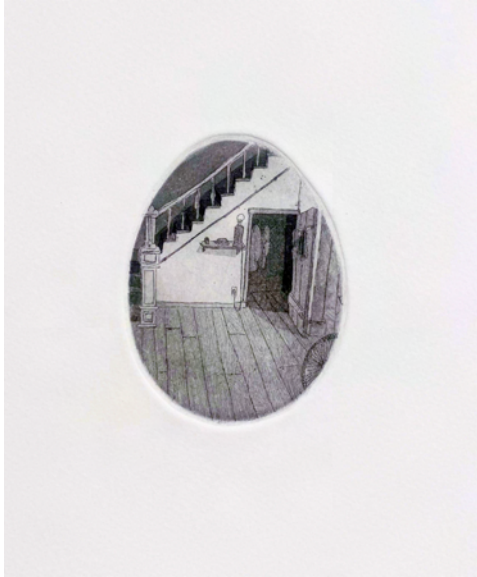

Izzy Van den Heuvel, Someplace I Might Call Home No. 10, 2022

Aquatint etching on Somerset warm white velvet

Edition of 10

7 x 8 inches

$ 180 unframed