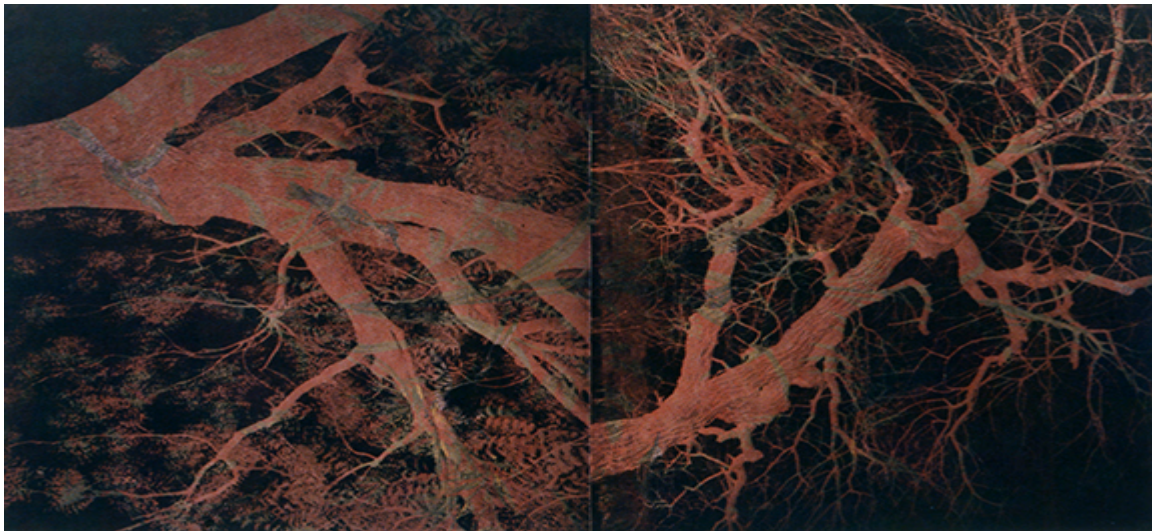

Beth Ganz, *Night Creepers*, 2005

Photogravure on Gampi, wax, vintage wallpaper, on cotton rag paper

Edition: Unique

23.5 x 32.75 inches

$ 1250 unframed